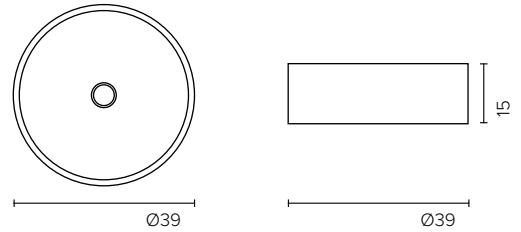

Top 2. Porselein rond Ø39 / Ceramics round ø39