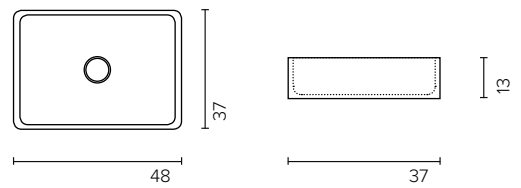

Top 3. Porselein rechthoek / Ceramics rectangle